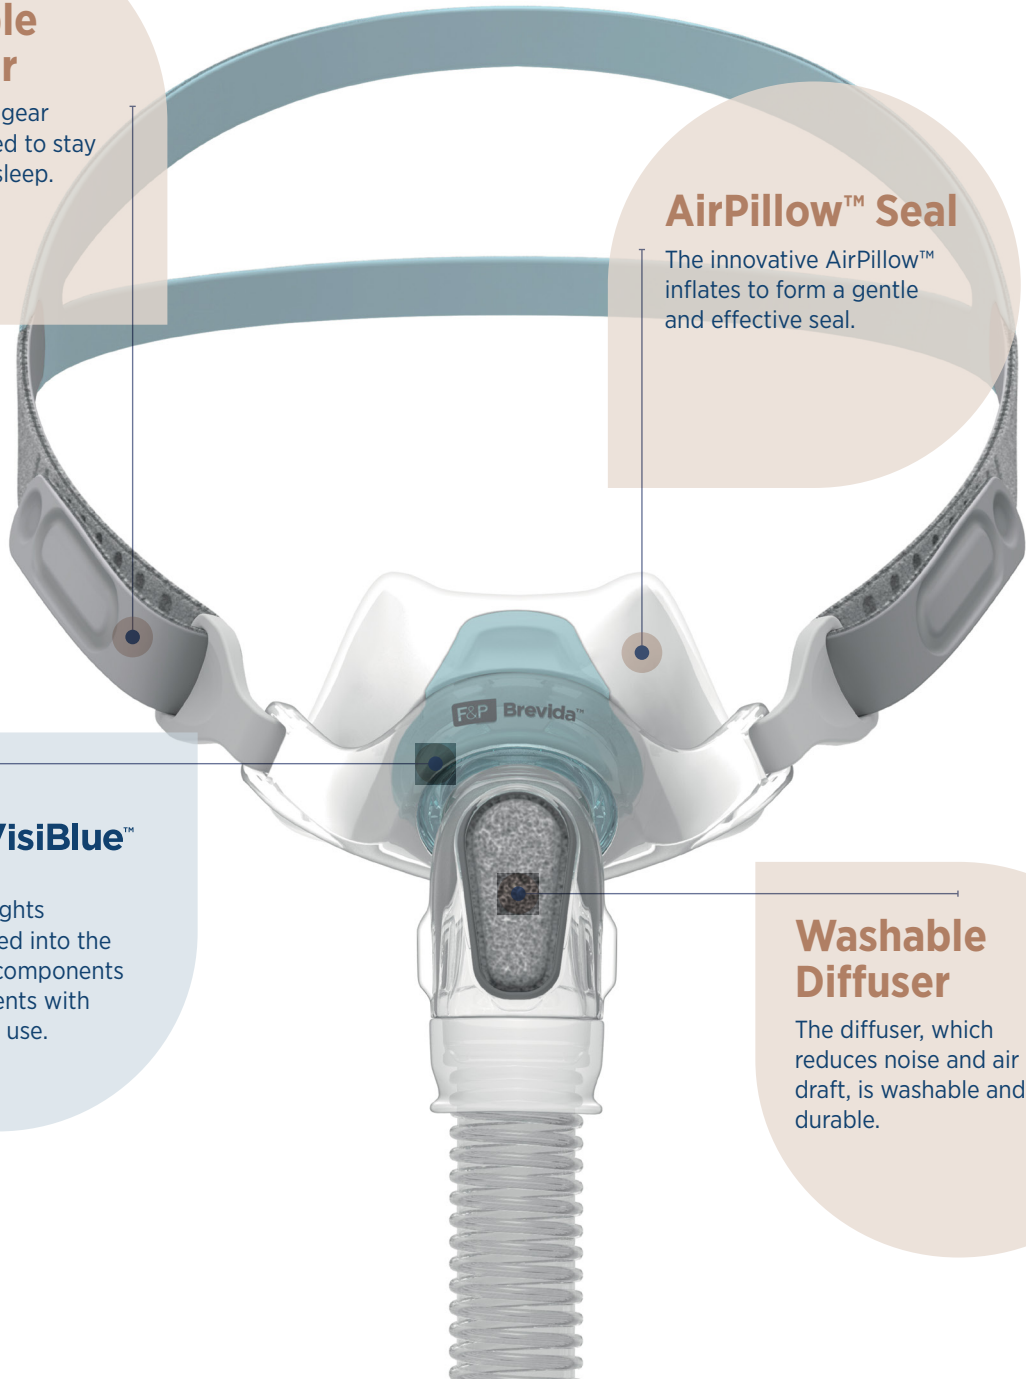

F&P Brevida™ Key features and benefits

Adjustable Headgear

Adjustable headgear which is designed to stay in place during sleep.

AirPillow™ Seal

The innovative AirPillow™ inflates to form a gentle and effective seal.

VisiBlue™

Blue highlights incorporated into the mask key components assist patients with daily mask use.

Washable Diffuser

The diffuser, which reduces noise and air draft, is washable and durable.

The innovative F&P Brevida™ AirPillow™ Seal

Stabilizing side supports

Side supports designed to reduce the likelihood of the seal dislodging during sleep.

A gentle, soft seal

The AirPillow™ seal inflates to form a gentle ‘pillow’ of air and seals in and around the nose.

F&P AirPillow™ Nasal Pillows Seal

Seals in and around
the nose

Traditional Nasal Pillows Seal

Seals directly in the
nostrils

Fitting your F&P Brevida™

Step 1.
Hold the silicone seal away from your nose and use your fingers to carefully spread open the soft side supports of the silicone seal and then guide the two openings into your nostrils.