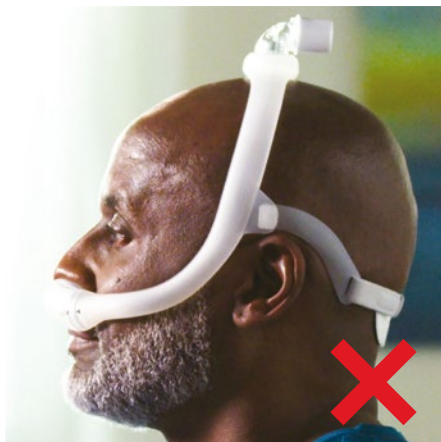

Small frame sizing

Mask too large