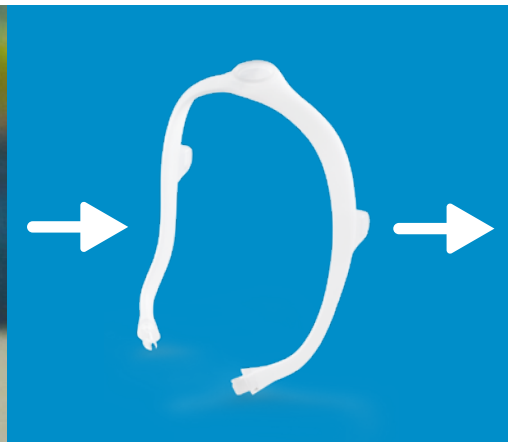

Large correct frame