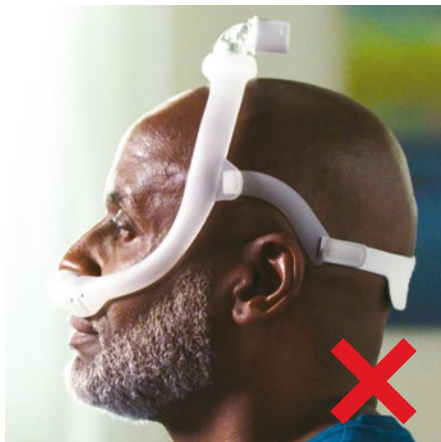

Large frame sizing

Mask too small